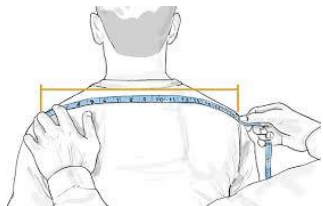

2in1 Shoulder Pads Size Chart

SIZE CHART ADULT						
Measurement	S	M	L	XL	2XL	3XL
Shoulder Width	40 – 43 cm	43 – 46 cm	46 - 48 cm	48 - 51 cm	51 – 53 cm	53 - 56 cm
	16 – 17 in	17 – 18 in	18 – 19 in	19 – 20 in	20 – 21 in	21 – 22 in

SIZE CHART YOUTH				
Measurement	S	M	L	XL
Shoulder Width	30 – 33 cm	33 – 35 cm	35 – 38 cm	38 – 40 cm
	12 – 13 in	13 – 14 in	14 – 15 in	15 – 16 in

FITTING GUIDE

Measure your shoulder width: Standing erect, measure across the back from one end of the shoulder bone to the other. Round down the measure to the next full cm/inch.