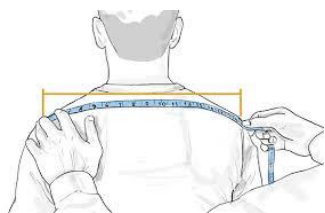

SIZE CHART Xtreme Lite (BASH73, BASH74, BASH76)

Measurement	S	M	L	XL	2XL	3XL
Shoulder Width	40 – 43 cm	43 – 46 cm	46 - 48 cm	48 - 51 cm	51 – 53 cm	53 - 56 cm
	16 – 17 in	17 – 18 in	18 – 19 in	19 – 20 in	20 – 21 in	21 – 22 in

SIZE CHART BlackMaxx (Adult)

Measurement	S	M	L	XL	2XL	3XL
Shoulder Width	43 – 46 cm	46 - 48 cm	48 - 51 cm	51 – 53 cm	53 - 56 cm	56 - 59 cm
	17 – 18 in	18 – 19 in	19 – 20 in	20 – 21 in	21 – 22 in	21 – 23 in

SIZE CHART BlackMaxx (Youth)

Measurement	YS	YM	YL	YXL	YXXL
Shoulder Width	30 – 33 cm	33 - 35 cm	35 - 38 cm	38 – 40 cm	40 – 43 cm
	12 – 13 in	13 – 14 in	14 – 15 in	15 – 16 in	16 – 17 in

FITTING GUIDE

Measure your shoulder width: Standing erect, measure across the back from one end of the shoulder bone to the other. Round up the measure to the next full cm/inch.