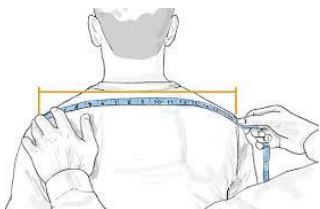

SIZE CHART (Adult: Velocity 2, Pro - All Purpose, Pro - Lineman, Pro - Skill)						
Measurement	S	M	L	XL	2XL	3XL
Shoulder Width	40 – 43 cm	43 – 46 cm	46 - 48 cm	48 - 51 cm	51 – 53 cm	53 - 56 cm
	16 – 17 in	17 – 18 in	18 – 19 in	19 – 20 in	20 – 21 in	21 – 22 in

SIZE CHART (Youth: Fly, Flyte)					
Measurement	YXS	YS	YM	YL	YXL
Shoulder Width	28 – 30 cm	30 – 33 cm	33 - 36 cm	36 - 38 cm	38 – 40 cm
	11 – 12 in	12 – 13 in	13 – 14 in	14 – 15 in	15 – 16 in

**FITTING GUIDE**

**Measure your shoulder width:** Standing erect, measure across the back from one end of the shoulder bone to the other. Round up the measure to the next full cm/inch.